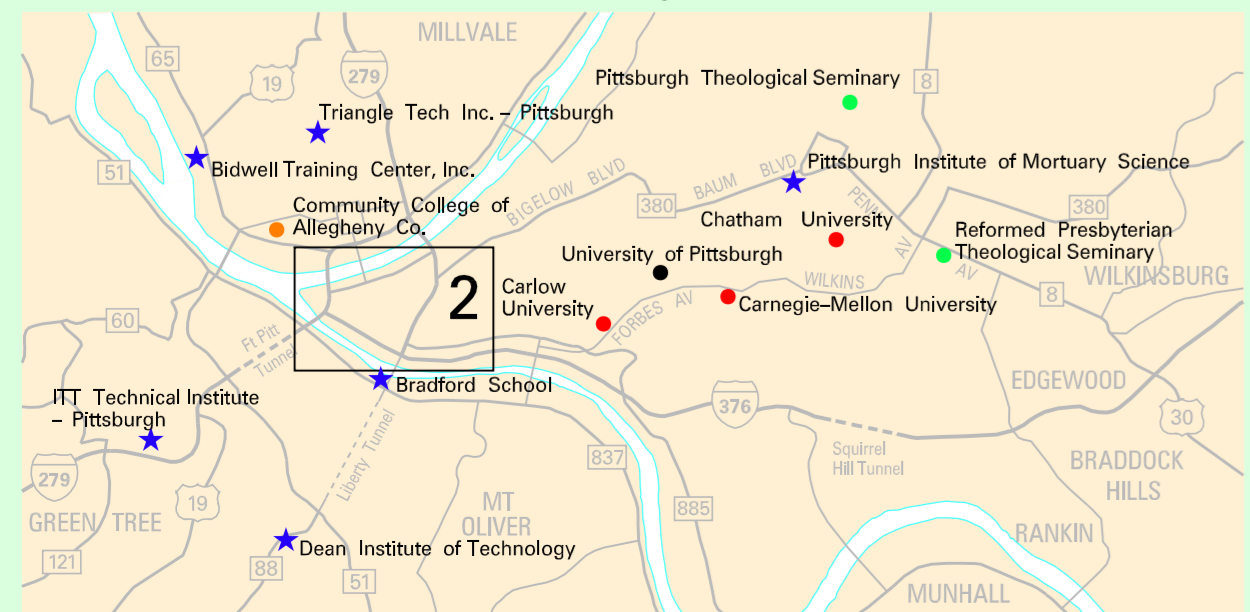

Legend

- State System University
- ▲ State System University Branch
- State-Related Commonwealth University
- ▲ State-Related Commonwealth University Branch
- Community College
- ▲ Community College Branch
- Private State-Aided University
- Private Colleges and University
- Theological Seminary
- ★ Private Two-Year College
- ★ Specialized Associate Degree Granting Institution
- ★ Specialized Associate Degree Granting Branch
- ★ College of Technology
- Other Institutional Campuses
- Community Education Council

1 Pittsburgh Area