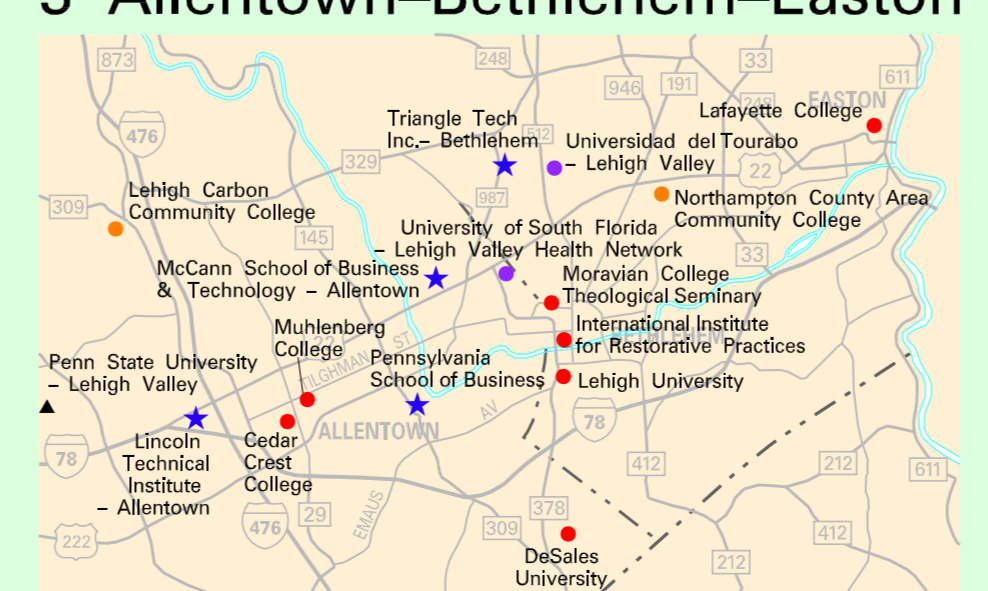

3 Allentown-Bethlehem-Easton